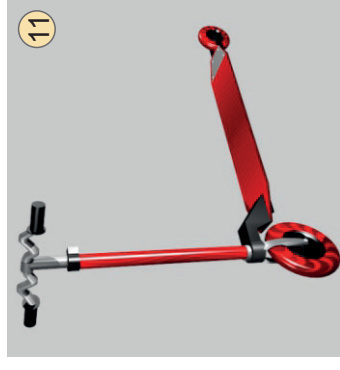

Send

Danny P

I'm going to Fast Track soon - which scooter do you want?

I like **neither** straight front bars **nor** maxi wheels on scooters. Thanks again!

Send

Find the Scooter - scooter catalogue

New range scooters

Choose from:

- Micro or maxi front wheel
- Straight or tilted front bar
- Four handle bar choices:
 - T-shaped
 - V-shaped
 - Wave shaped
 - Drop handles

Find the Scooter - answers

Dad

Hey I'm at the shop, which scooter do you want?