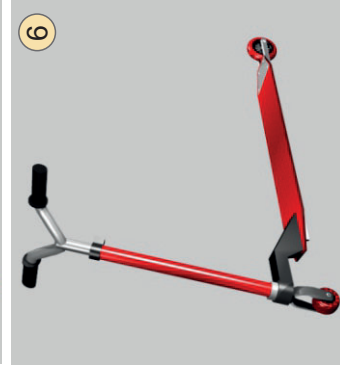

Great! I like **all** the scooters with micro front wheels, **except** the ones with tilt front handle bars!

Send

Mum

Text me what scooter you want.....

I don't like **any** of the yellow scooters **except** the ones with Micro front wheels! xxx

Send

Danny P

I'm going to Fast Track soon - which scooter do you want?

I like **neither** straight front bars **nor** maxi wheels on scooters. Thanks again!

Send

Find the Scooter - scooter catalogue

New range scooters

Choose from:

- Micro or maxi front wheel
- Straight or tilted front bar
- Four handle bar choices:
 - T-shaped
 - V-shaped
 - Wave shaped
 - Drop handles

Find the Scooter - answers

Dad

Hey I'm at the shop, which scooter do you want?