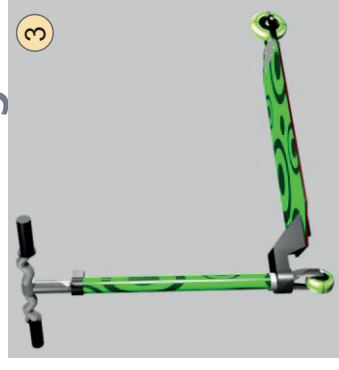

Great! I like **all** the scooters with micro front wheels, **except** the ones with tilt front handle bars!

Send

Mum

Text me what scooter you want.....

I don't like **any** of the yellow scooters **except** the ones with Micro front wheels! xxx

Send

Danny P

I'm going to Fast Track soon - which scooter do you want?

I like **neither** straight front bars **nor** maxi wheels on scooters. Thanks again!

Send

Find the Scooter - scooter catalogue

New range scooters

Choose from:

- Micro or maxi front wheel
- Straight or tilted front bar
- Four handle bar choices:
 - T-shaped
 - V-shaped
 - Wave shaped
 - Drop handles

Find the Scooter - answers

Dad

Hey I'm at the shop, which scooter do you want?