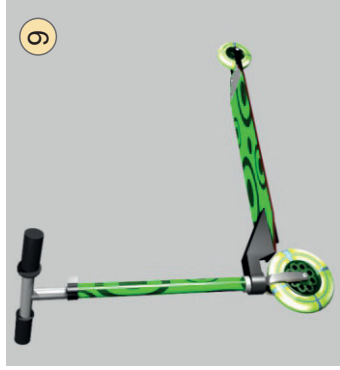

Great! I like **all** the scooters with micro front wheels, **except** the ones with tilt front handle bars!

Send

Mum

Text me what scooter you want.....

I don't like **any** of the yellow scooters **except** the ones with Micro front wheels! xxx

Send

Danny P

I'm going to Fast Track soon - which scooter do you want?

I like **neither** straight front bars **nor** maxi wheels on scooters. Thanks again!

Send

Find the Scooter - scooter catalogue

New range scooters

Choose from:

- Micro or maxi front wheel
- Straight or tilted front bar
- Four handle bar choices:
 - T-shaped
 - V-shaped
 - Wave shaped
 - Drop handles

Find the Scooter - answers

Dad

Hey I'm at the shop, which scooter do you want?